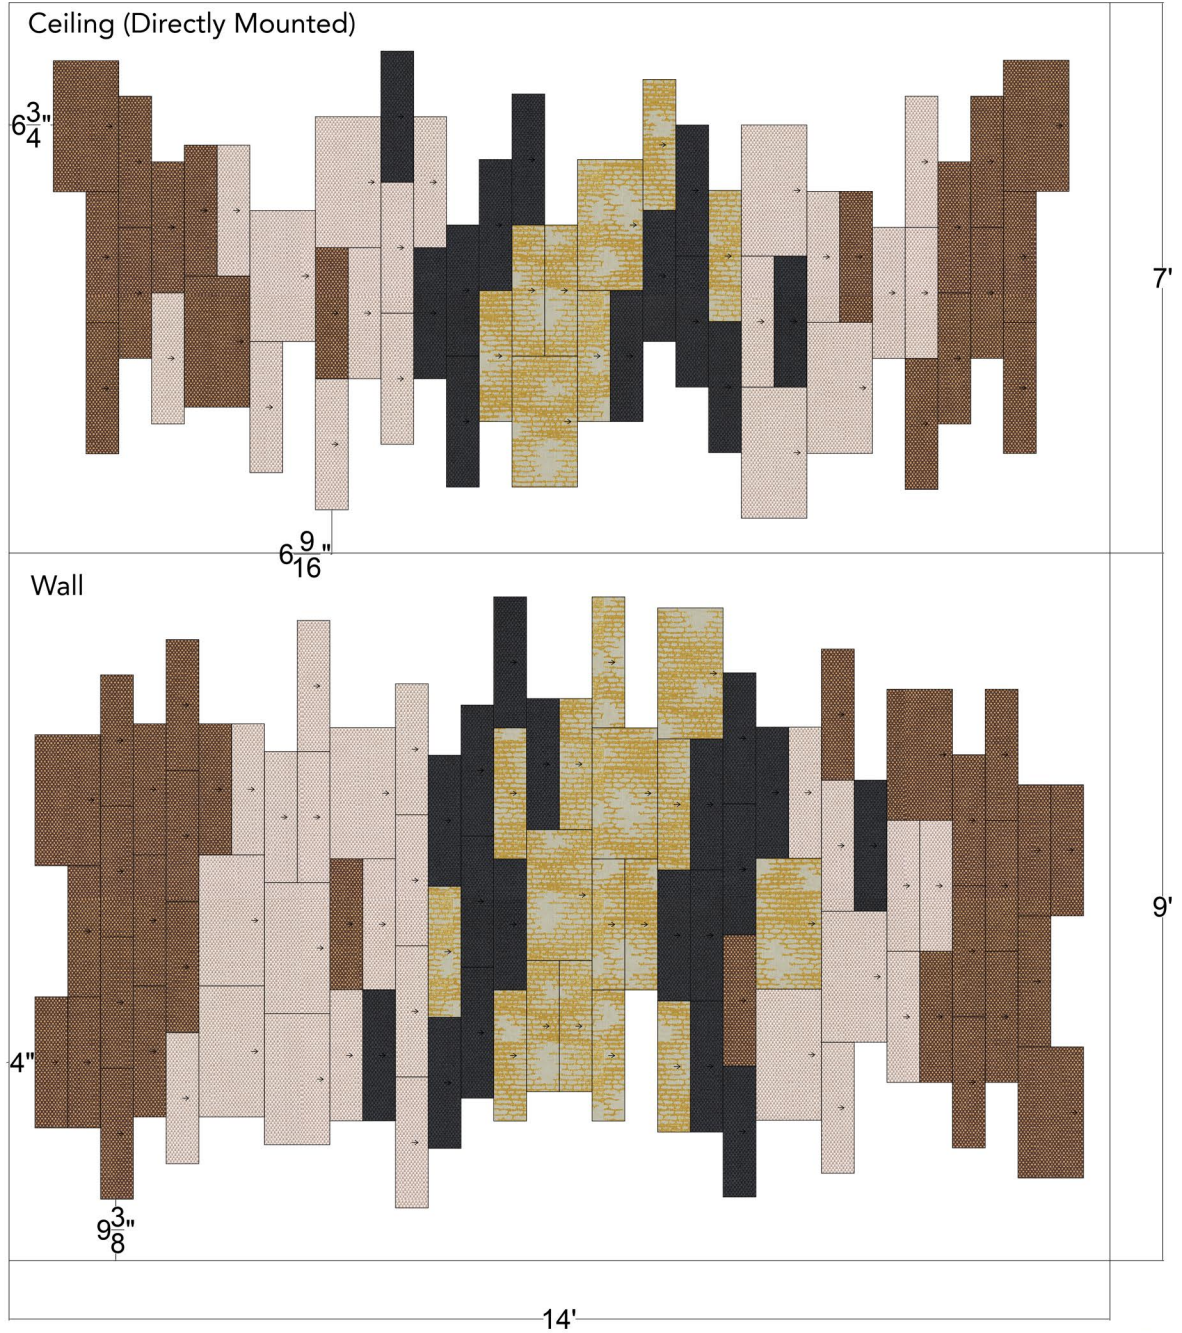

INSTANT ARTFORM

SHAPE: Plank

SIZE: Small + Large

SUBSTRATE: Quiet-Core

TOTAL PANELS: 144

TOTAL BOXES: 24

Brigitte Couture 830 Small: 18 Panels / 3 Boxes
Large: 6 Panels / 1 Box

Meteor 752 Small: 30 Panels / 5 Boxes

Meteor 759 Small: 30 Panels / 5 Boxes
Large: 12 Panels / 2 Boxes

Meteor 716 Small: 42 Panels / 7 Boxes
Large: 6 Panels / 1 Box

WALL & CEILING: 224 SQ FT

TOP OF PANEL/
FABRIC GRAINLINE